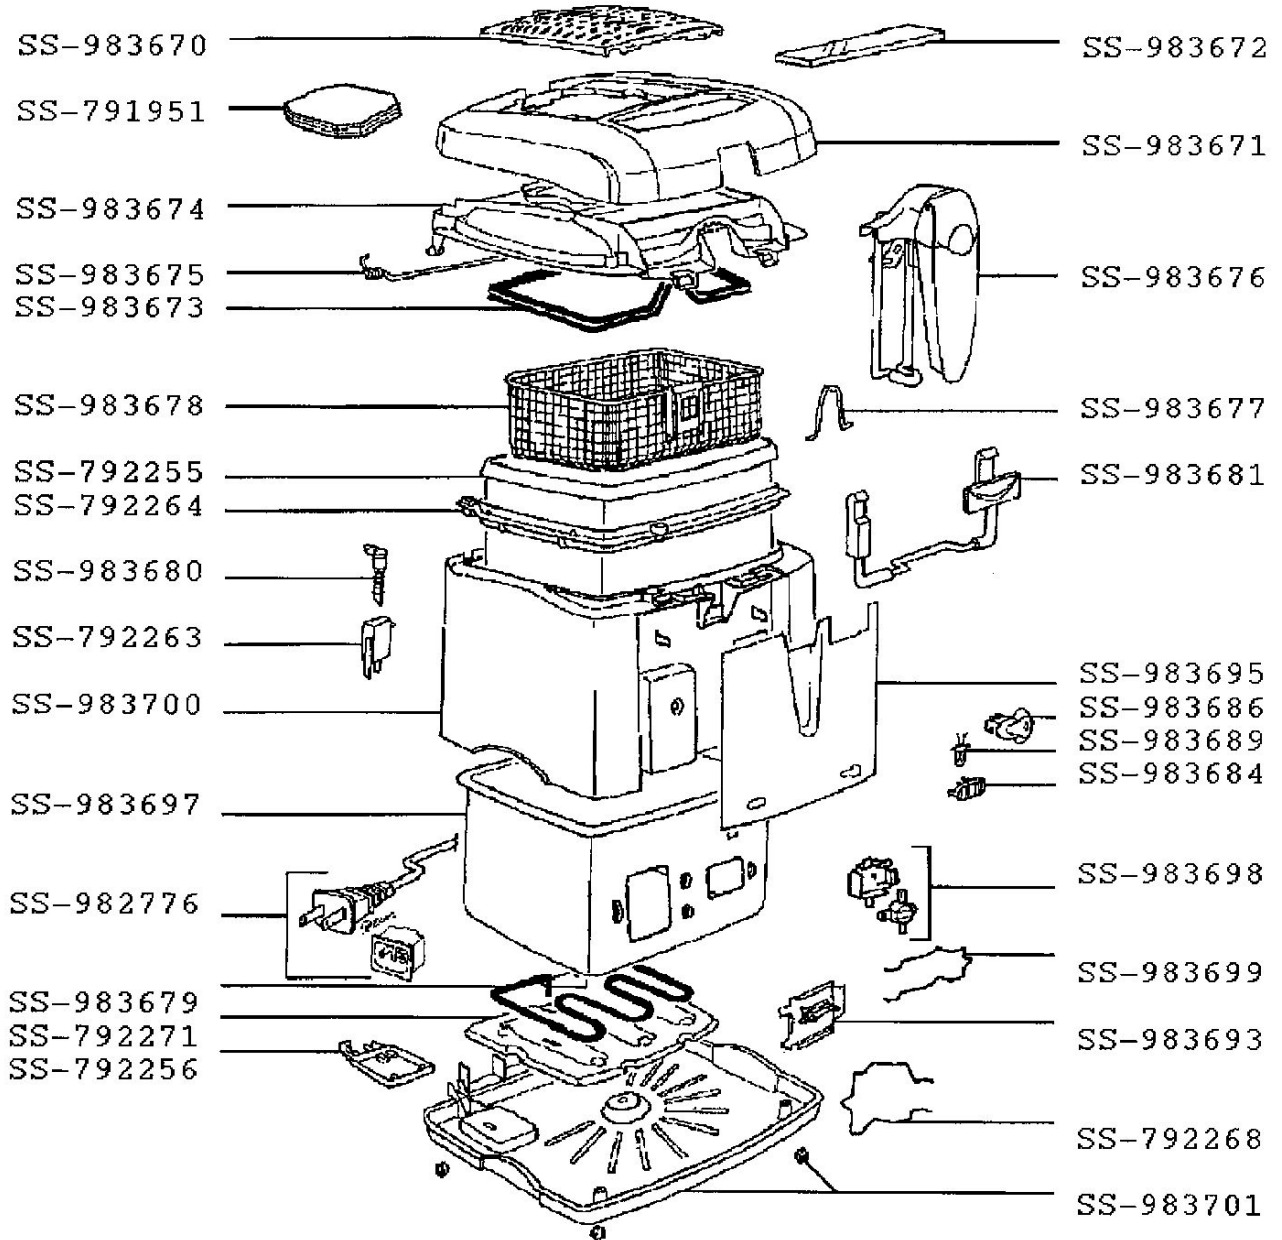

**T-fal**

**FRYER  
 MAGICLEAN DEEP FRYER**

**628040**

CREATION	6/14/2001	PAGE	COUNTRY	FAMILY
EDIT	10/24/2001	1/1	US	V