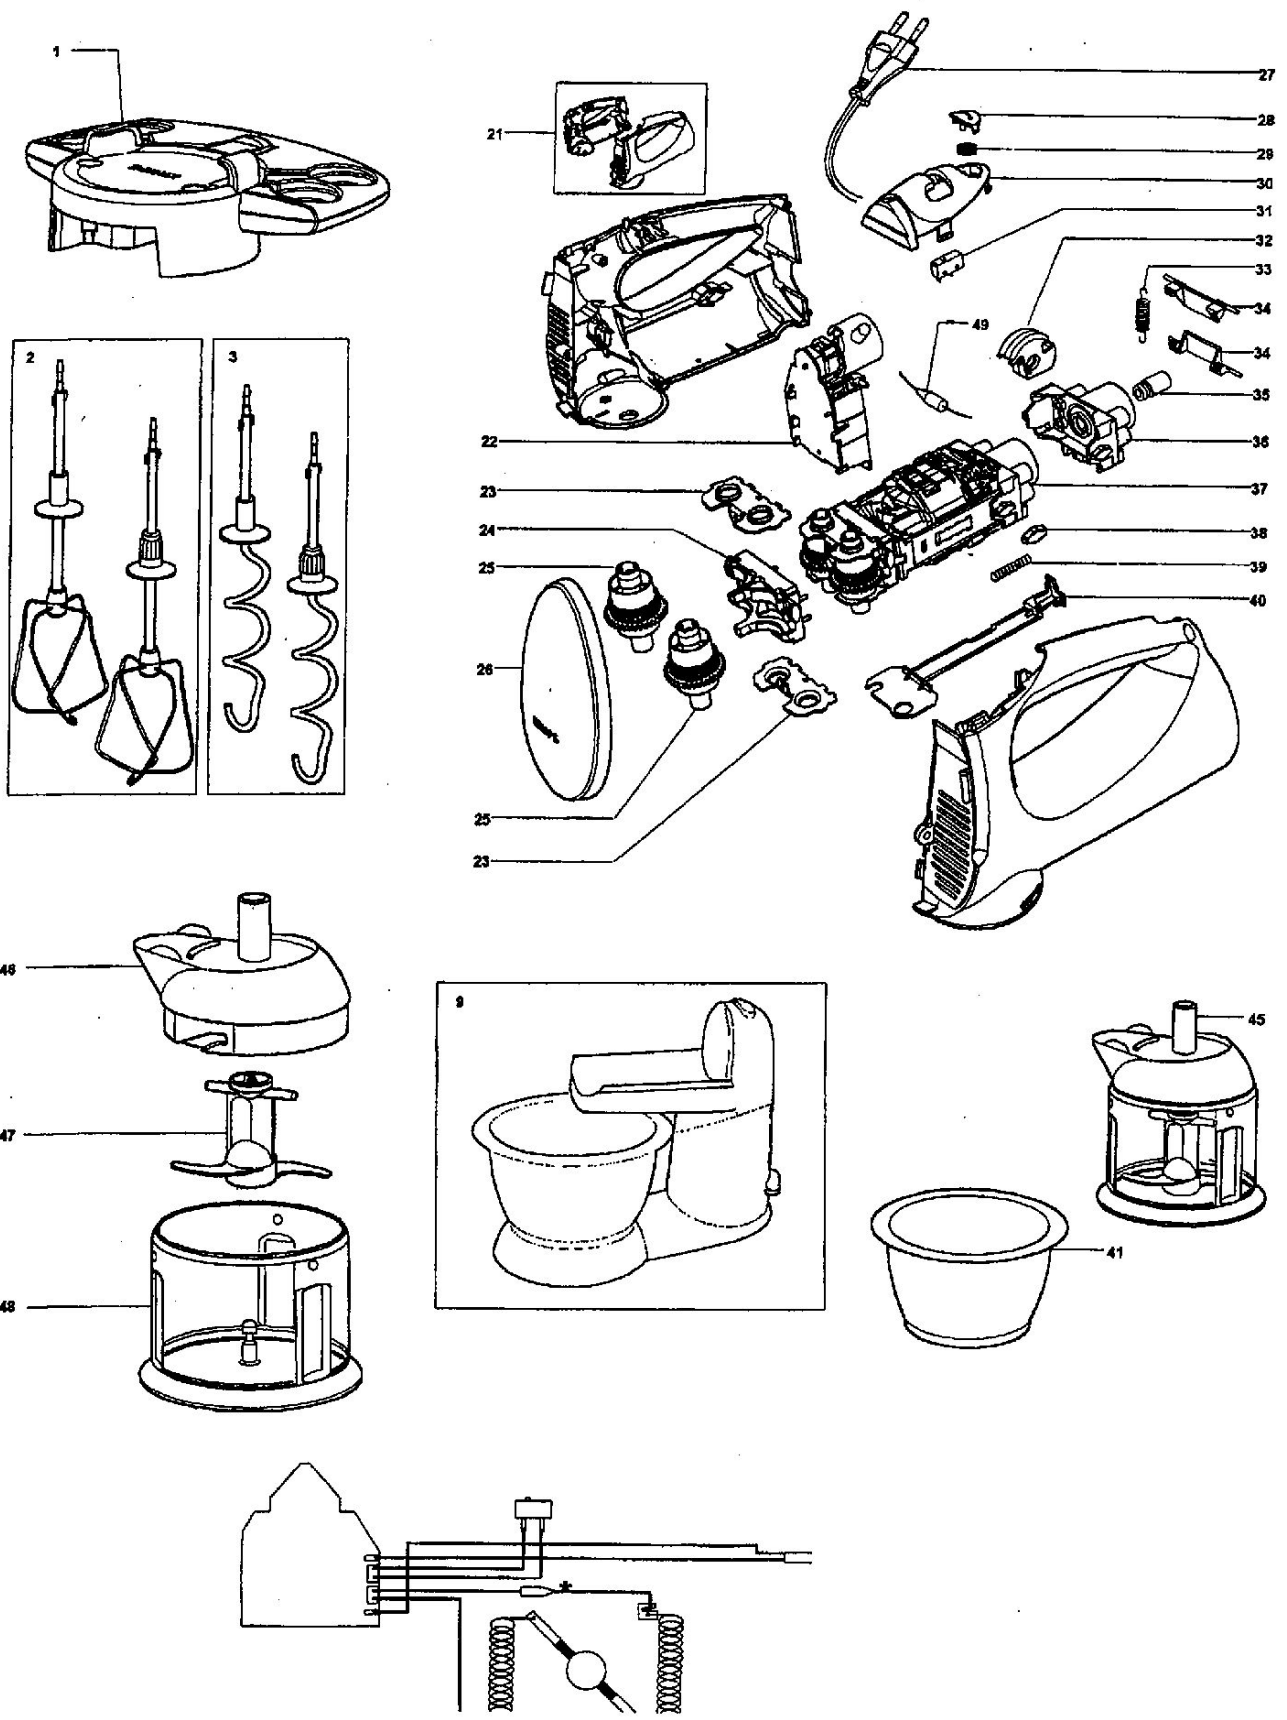

KRUPS

3 MIX 8008 HAND MIXER W/STAND/MINI CHOPPER

TYPE: 507

KRUPS

3 MIX 8008 HAND MIXER W/STAND/MINI CHOPPER TYPE: 507

REFERENCE#	PART#	DESCRIPTION
1	5985723	WALL SUPPORT
2	52075	BEATERS
3	52175	DOUGH HOOKS
9	52470	STAND
21	5985714	BODY ASSEMBLY
22	5980969	PCB ASSEMBLY
23	4566962	WHEEL REAR PLATE
24	4566998	REDUCER SUPPORT
25	4566997	WHEEL
26	5985719	FRONT METAL FASCIA
27	0611461	POWER CORD
28	069483L	TURBO BUTTON
29	0673071	BUTTON SPRING
30	5985721	TURBO UPPER FASCIA
31	0661291	MICRO SWITCH
32	5985722	CABLE PIVOT SLEEVE
33	0692162	DOOR SPRING
34	069471L	DOOR
35	0672006	DRIVE
36	4566943	REAR SUPPORT
37	5576017	MOTOR REDUCER ASSEMBLY
38	0698361	MOUNTING RUBBER
39	0673077	SPRING
40	069472L	SECURITY ROD
41	4985606	BOWL
46	5835609	LID
47	5895107	BLADE
48	5895109	BOWL ASSEMBLY
49	0217344	FUSE (117 D)
50	0672198	RELEASE LEVER