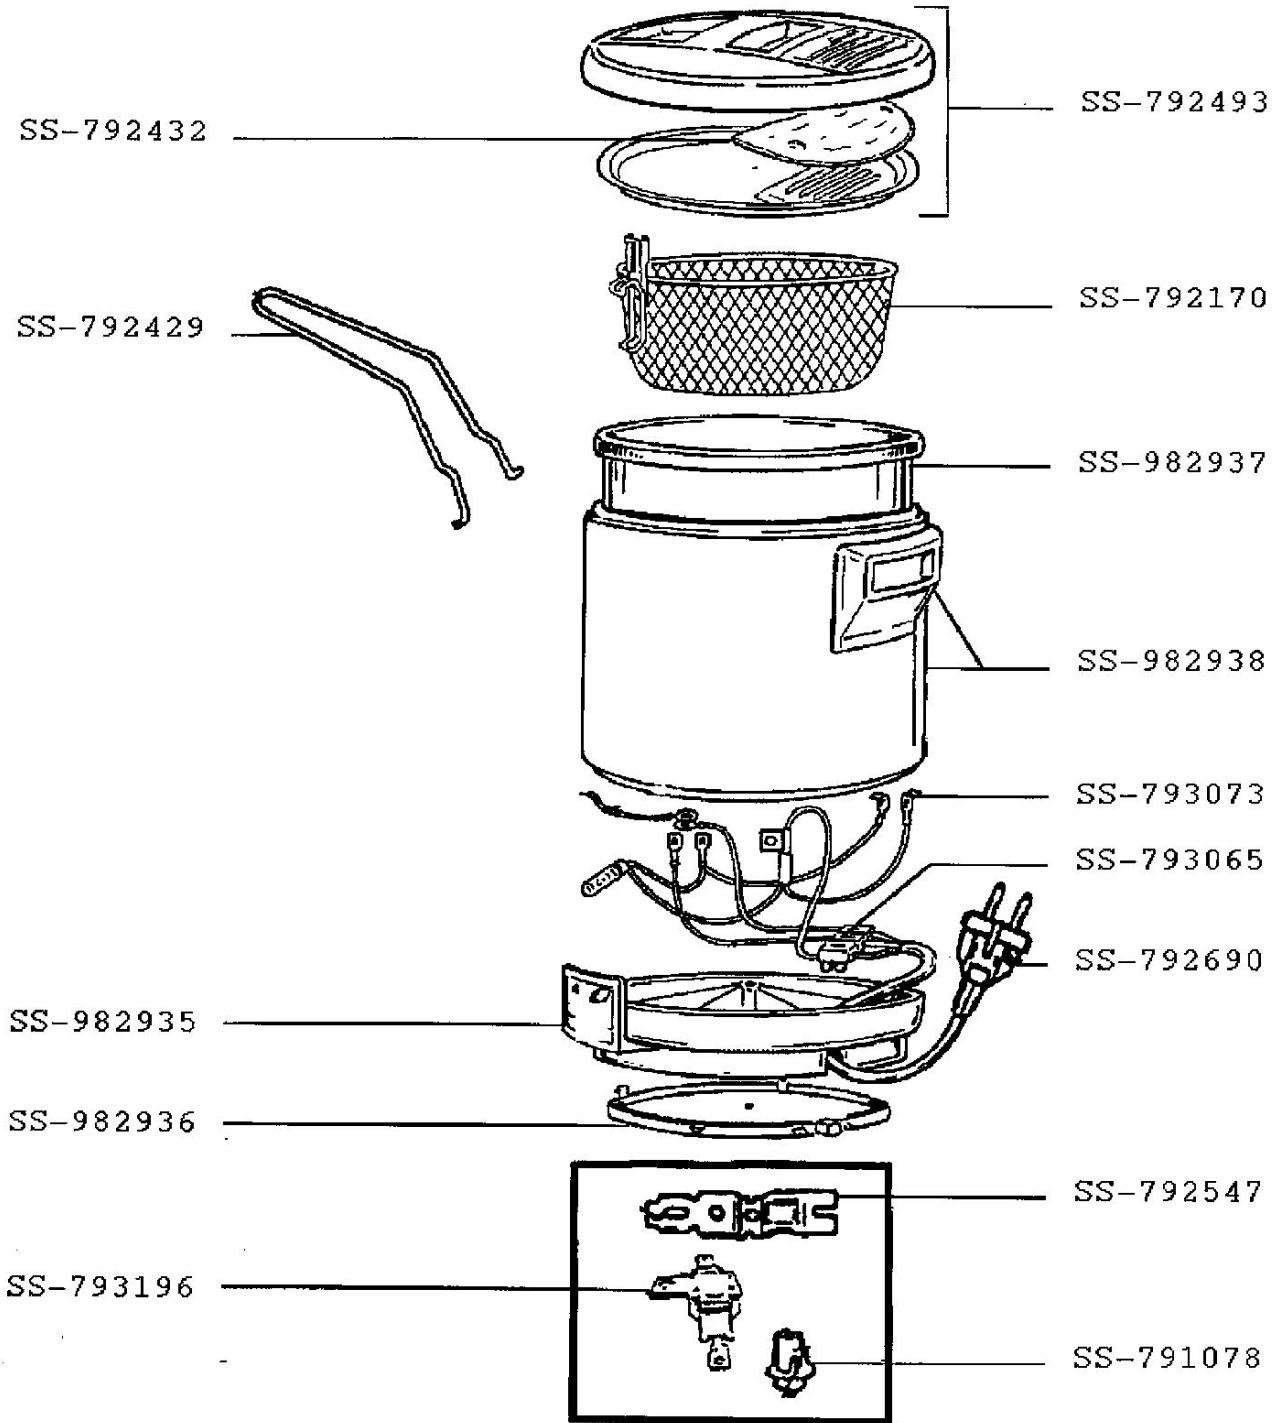

**T-fal**

**FRYER  
 CLASSIC 1000**

**312140**

CREATION	4/10/1997	PAGE	COUNTRY	FAMILY
EDIT	4/27/1999	1/1	US	V