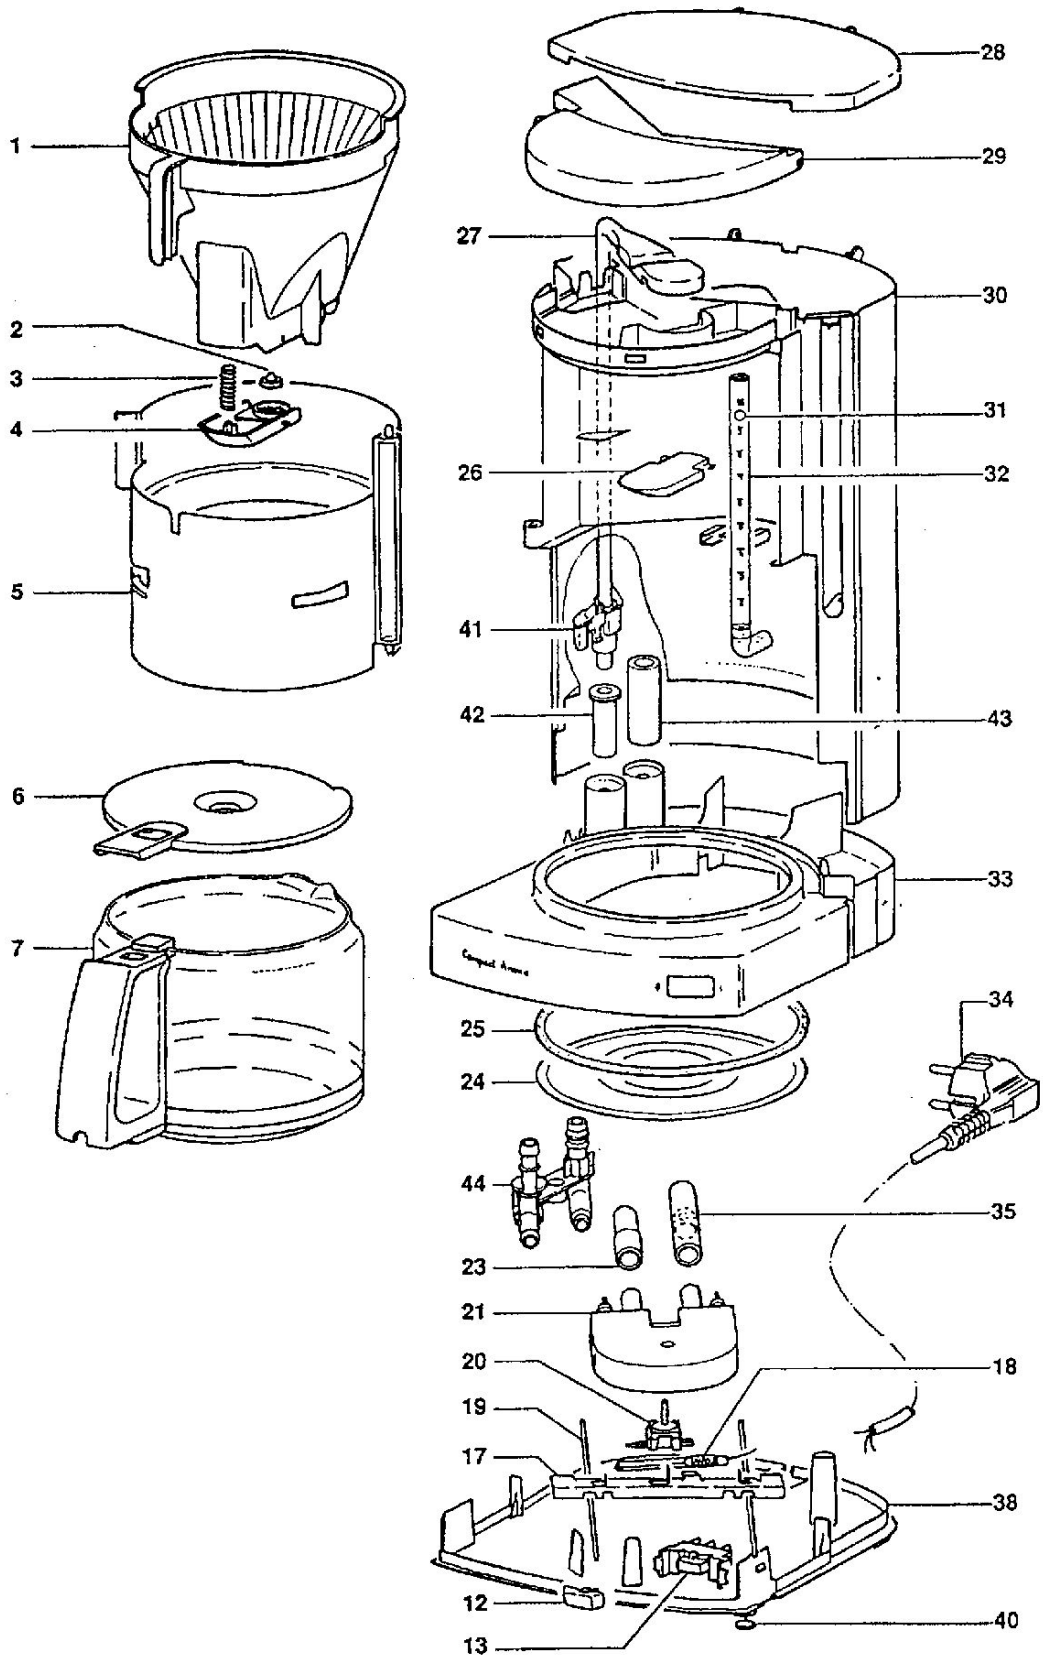

This Exploded Drawing is for Informational Purposes Only. No Technical Support or Installation Instructions are Available.
If you do not see the part you are looking for on our website, please email partsrequest@smallappliance.com for assistance.

KRUPS

COFFEE AROMA

TYPE:130

KRUPS COFFEE AROMA

TYPE:130

REFERENCE#	PART#	DESCRIPTION
1	43823	BLACK FILTER BASKET CPL
2	44071	SEAL
3	44307	SPRING
4	45280	BLACK FILTER BAR
4	45293	WHITE FILTER BAR
5	45300	BLACK FILTER HOLDER
5	44049	WHITE FILTER HOLDER
6	49465	BLACK CARAFE LID
6	49464	WHITE CARAFE LID
7	034-70	WHITE 10 CUP CARAFE
7	034-42	BLACK 10 CUP CARAFE
12	44282	RED SWITCH ROCKER
13	44344	SWITCH W/ LIGHT
17	44299	CLAMP
18	61428	DOUBLE FUSE (216/240°)
19	38764	ROD
20	40662	THERMOSTAT
21	38961	HEATING ELEMENMT
23	1039560	RED TUBE
24	50847	HEATING PLATE
25	46430	PLATE SEAL
26	45297	BLACK TRIGGER
27	51353	SPOUT
28	44024	WHITE WATER TANK LID
28	45299	BLACK WATER TANK LID
29	45298	BLACK COVER
29	44023	WHITE COVER
30	42432	WHITE WATER TANK
30	46314	BLACK WATER TANK
31	44882	RED BALL
32	44219	BLACK WATER INDICATOR
32	45732	WHITE WATER INDICATOR
33	50570	BLACK BASE TOP
33	51100	WHITE BASE TOP
34	46238	BLACK POWER CORD
34	46099	WHITE POWER CORD
35	51486	INLET HOSE
38	44179	BLACK BASE
40	12346	FOOT
41	46189	ADJUSTING PIECE
42	51352	CONNECTOR SEAL (OUT)
43	44234	CONNECTOR SEAL (IN)
44	50874	CONNECTING PIECE